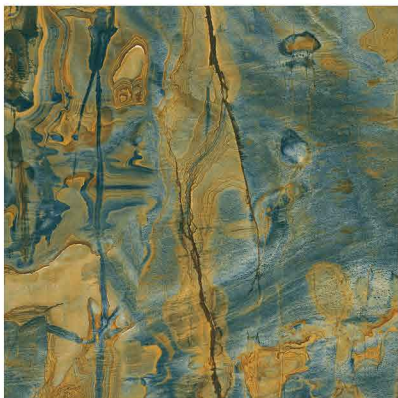

5152

**HEAVY DUTY**  
VITRIFIED PARKING TILES

11MM THICKNESS

**500 X**  
**500MM**

**PLAIN**  
SERIES .....

5153

**HEAVY DUTY**  
VITRIFIED PARKING TILES

**500 X  
500MM**