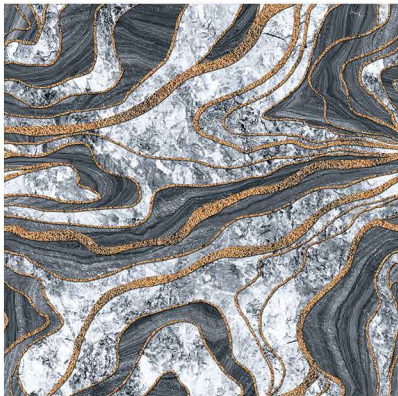

# HEAVY DUTY

VITRIFIED PARKING TILES

500 X  
500MM

PLAIN  
SERIES

11MM THICKNESS

5111