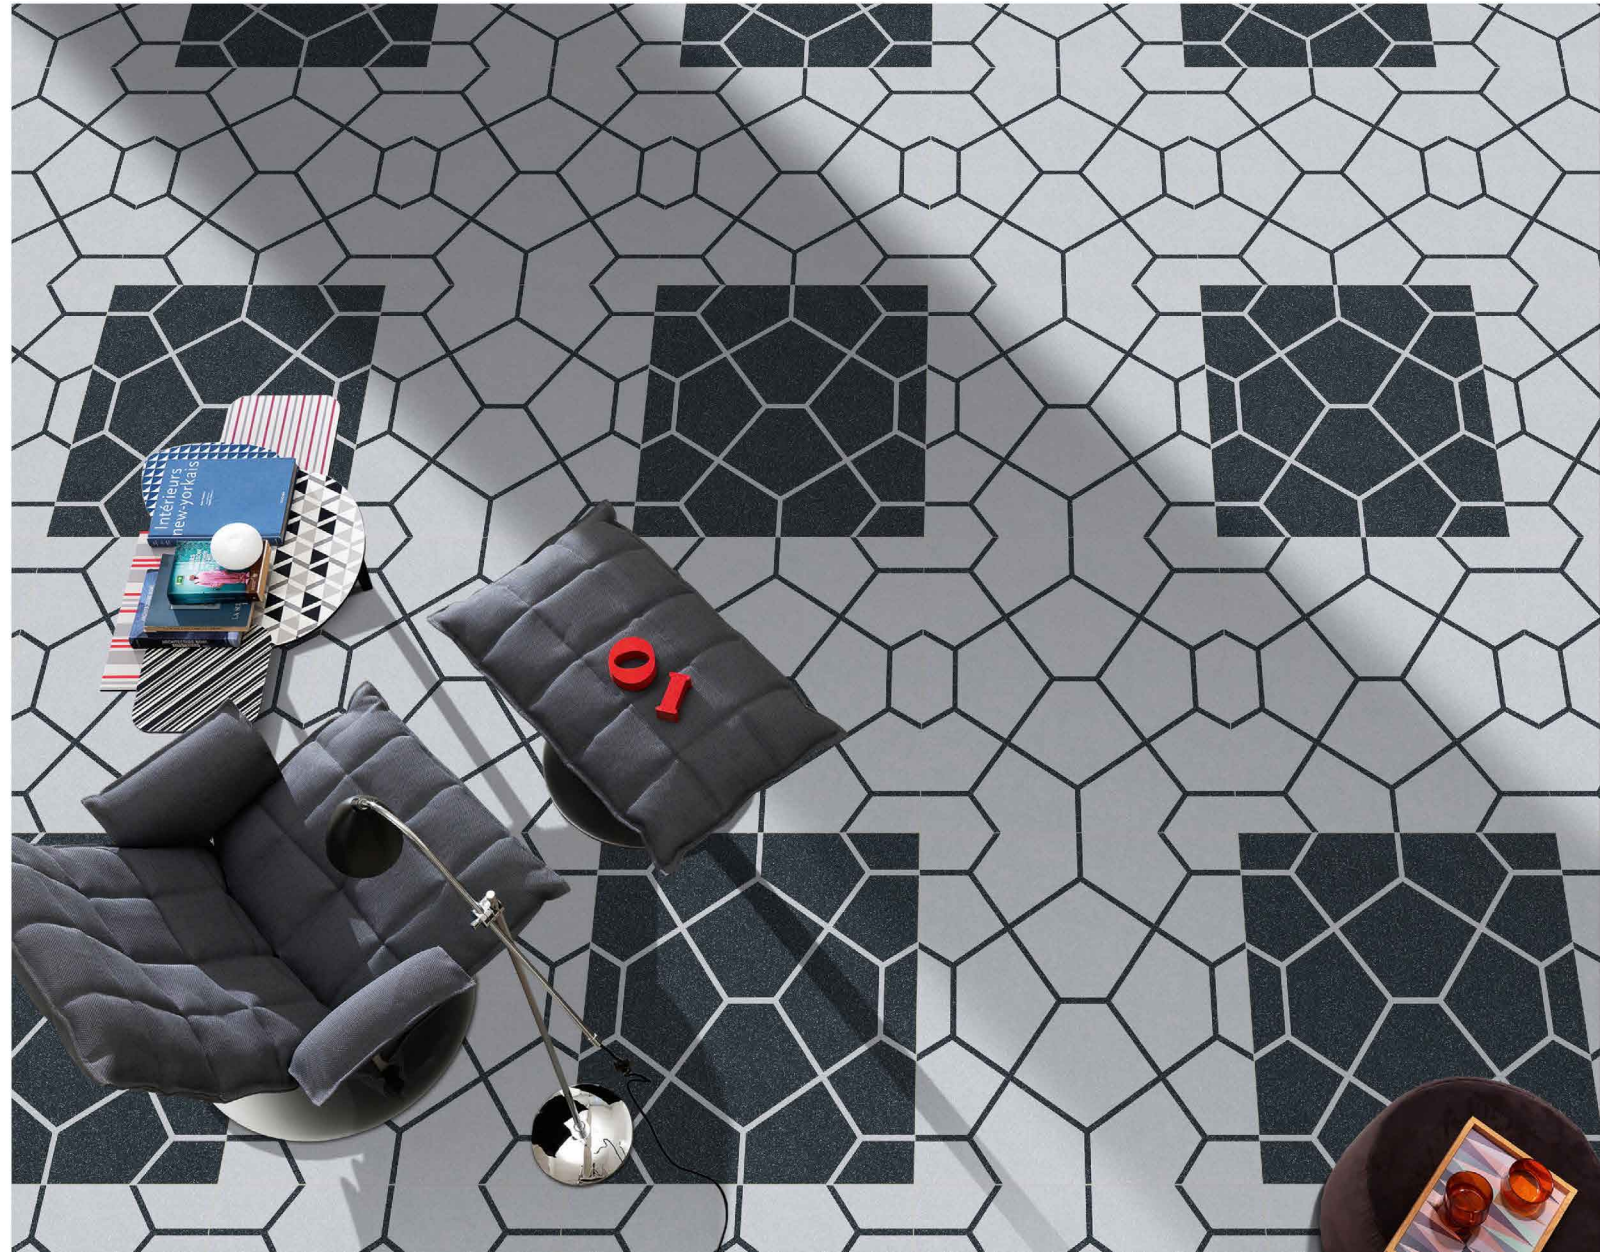

# HEAVY DUTY

VITRIFIED PARKING TILES

11MM THICKNESS

500 X  
500MM

PLAIN  
SERIES

5134

5133