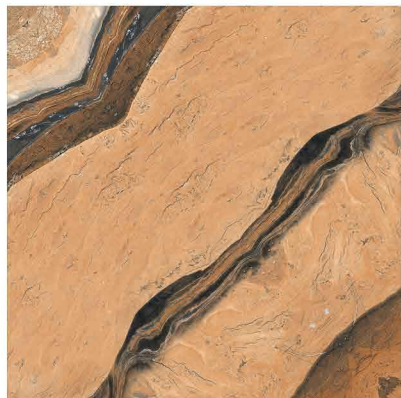

HEAVY DUTY
VITRIFIED PARKING TILES

**500 X
500MM**

PLAIN
SERIES

11MM THICKNESS

5163