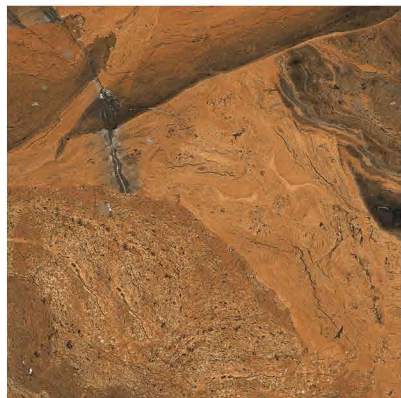

# HEAVY DUTY

VITRIFIED PARKING TILES

500 X  
500MM

PLAIN  
SERIES

11MM THICKNESS

5147