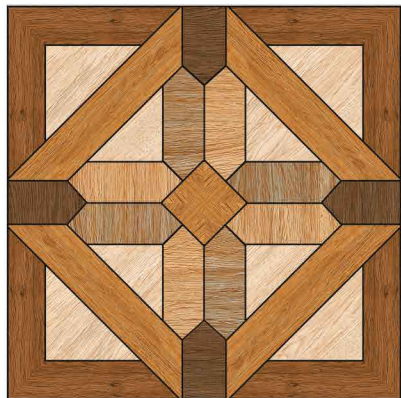

**PLAIN**  
SERIES

**11MM THICKNESS**

5063

**HEAVY DUTY**  
VITRIFIED PARKING TILES

**500 X  
500MM**

**PLAIN**  
SERIES

**11MM THICKNESS**

5064