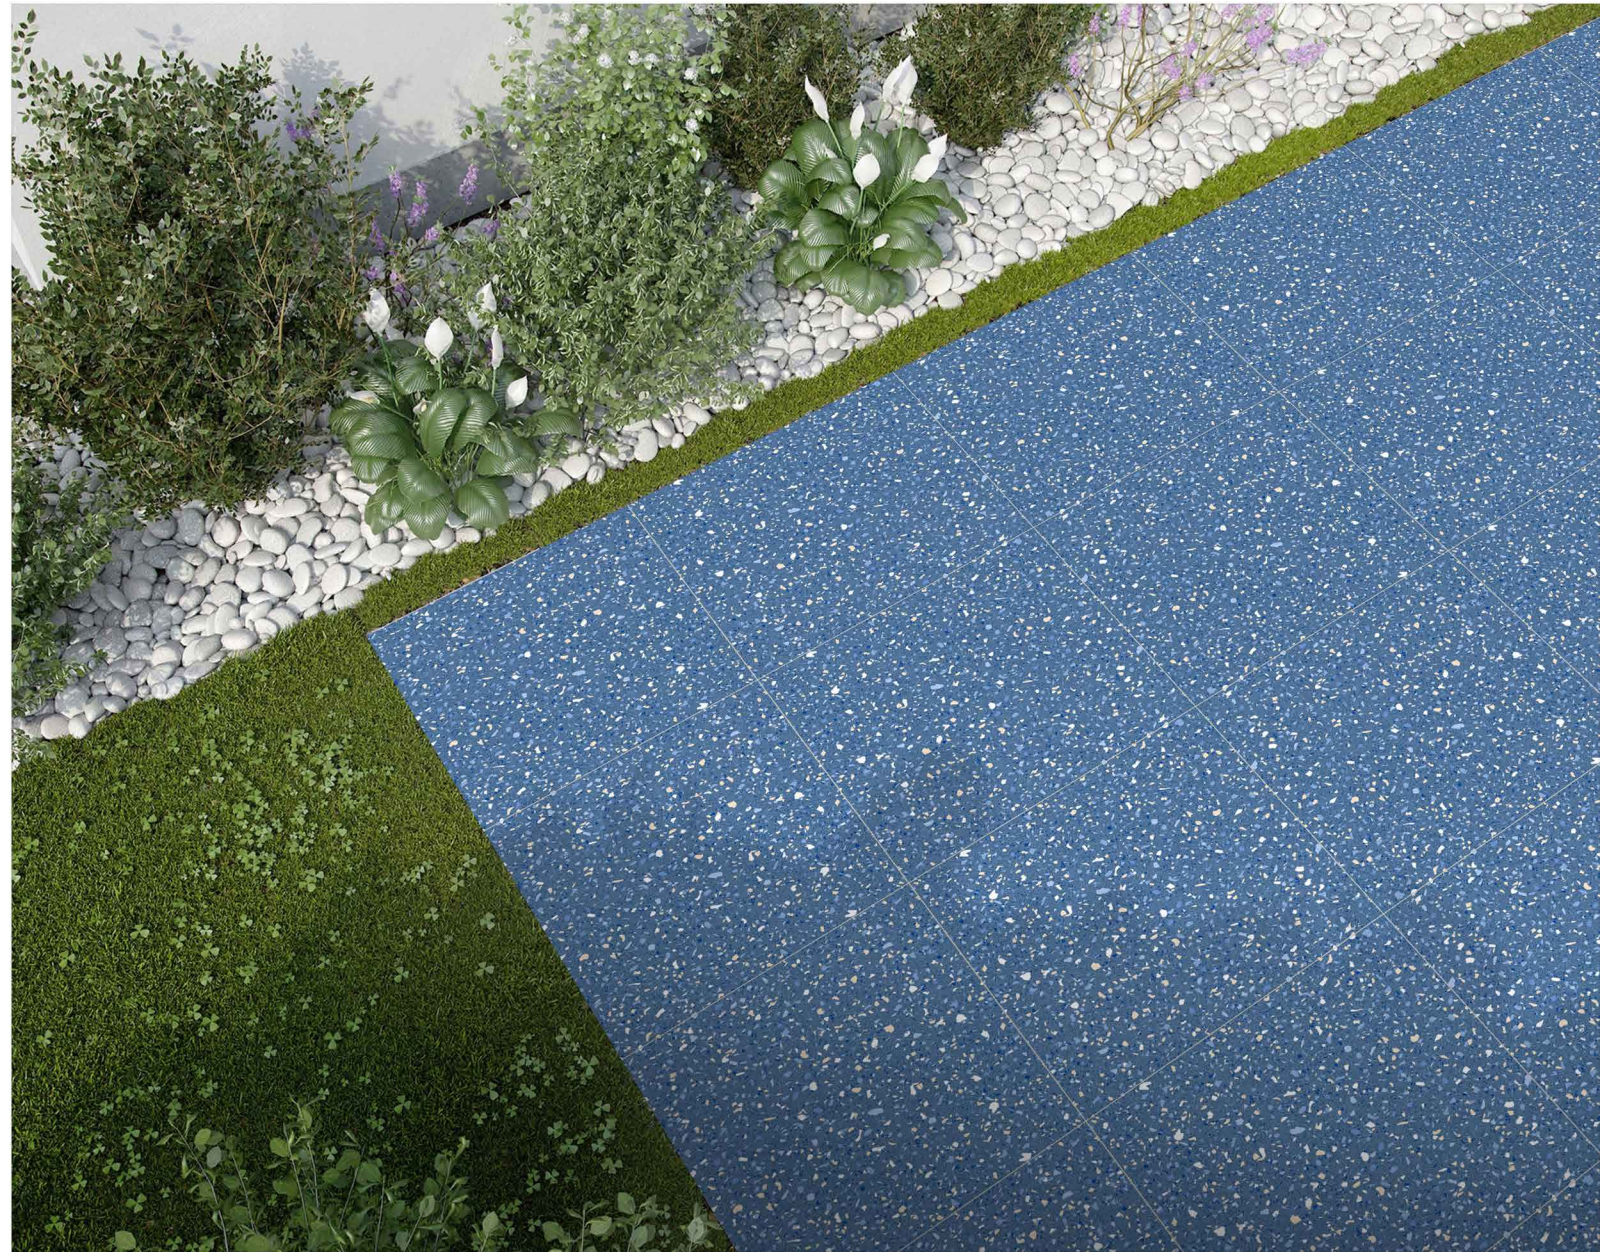

# HEAVY DUTY

VITRIFIED PARKING TILES

11MM THICKNESS

GARDENS

PATHWAYS

TERRACES

BEACHES

TRAFFIC AREAS