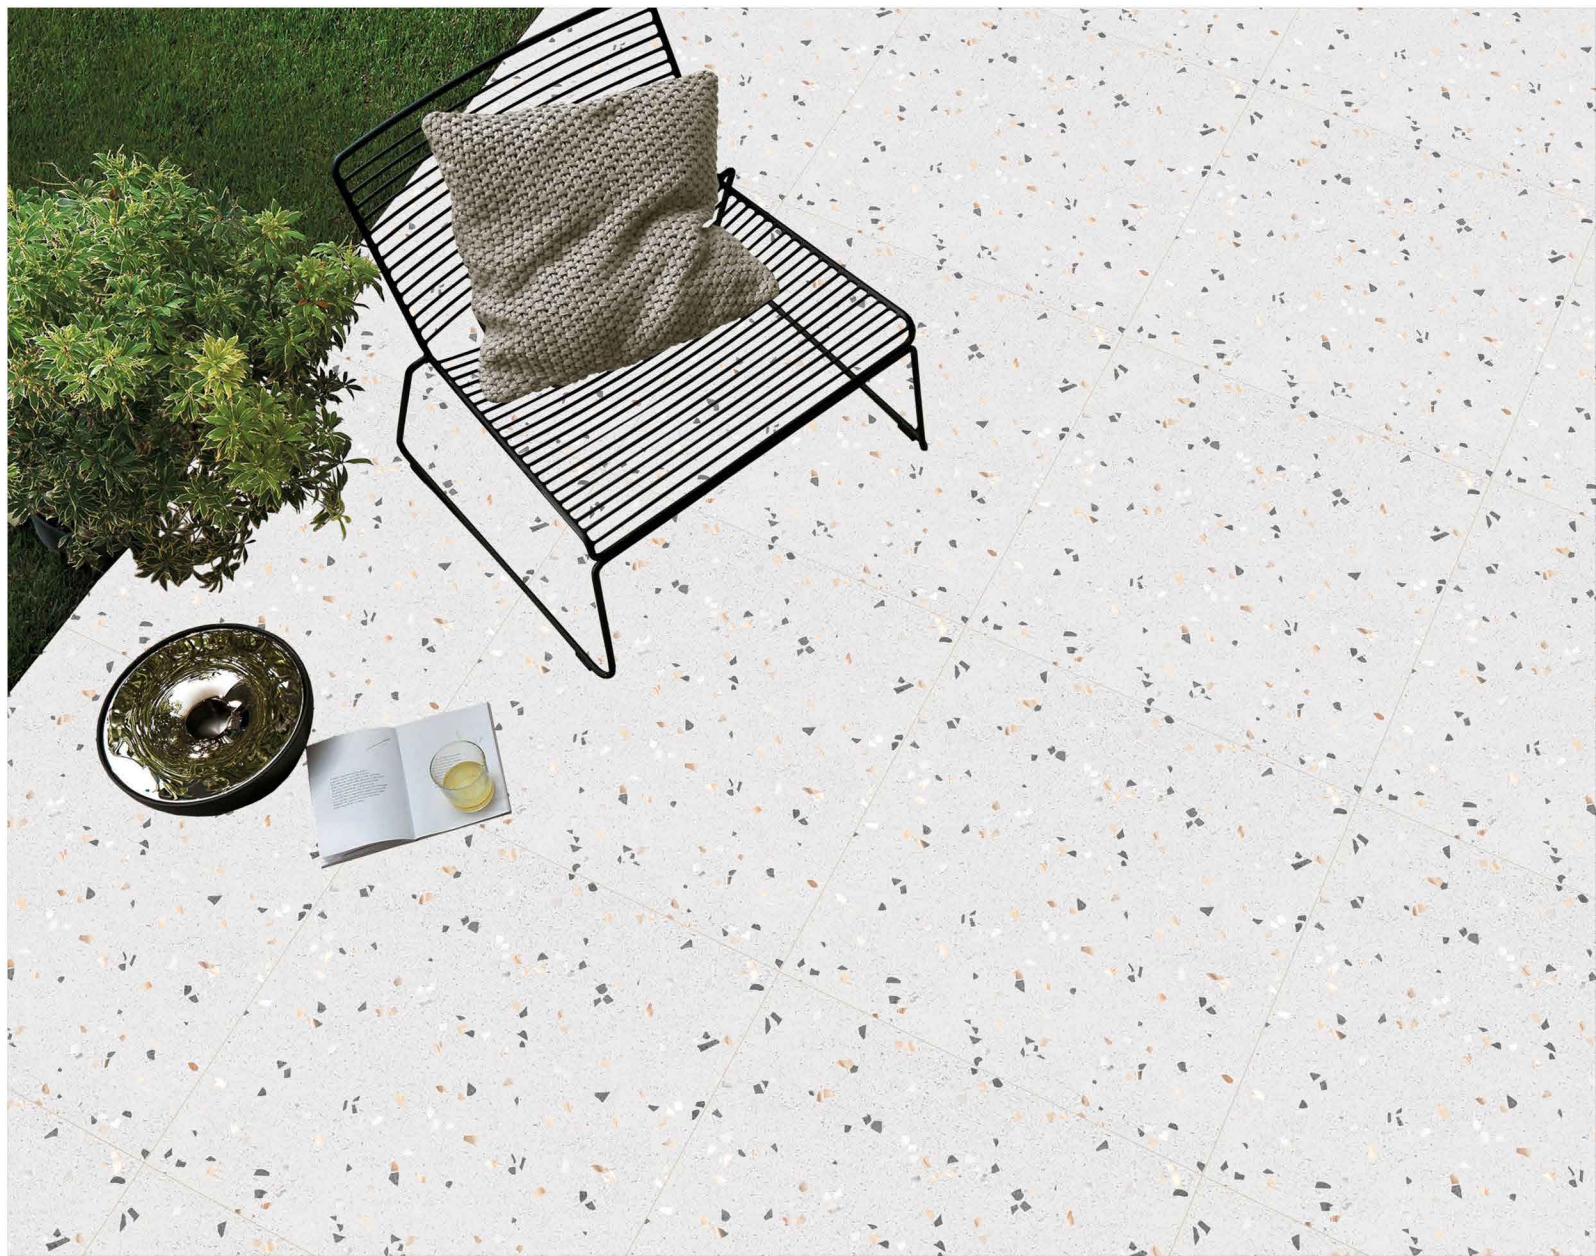

URBAN AREAS

500 X  
500MM

PLAIN  
SERIES

5116