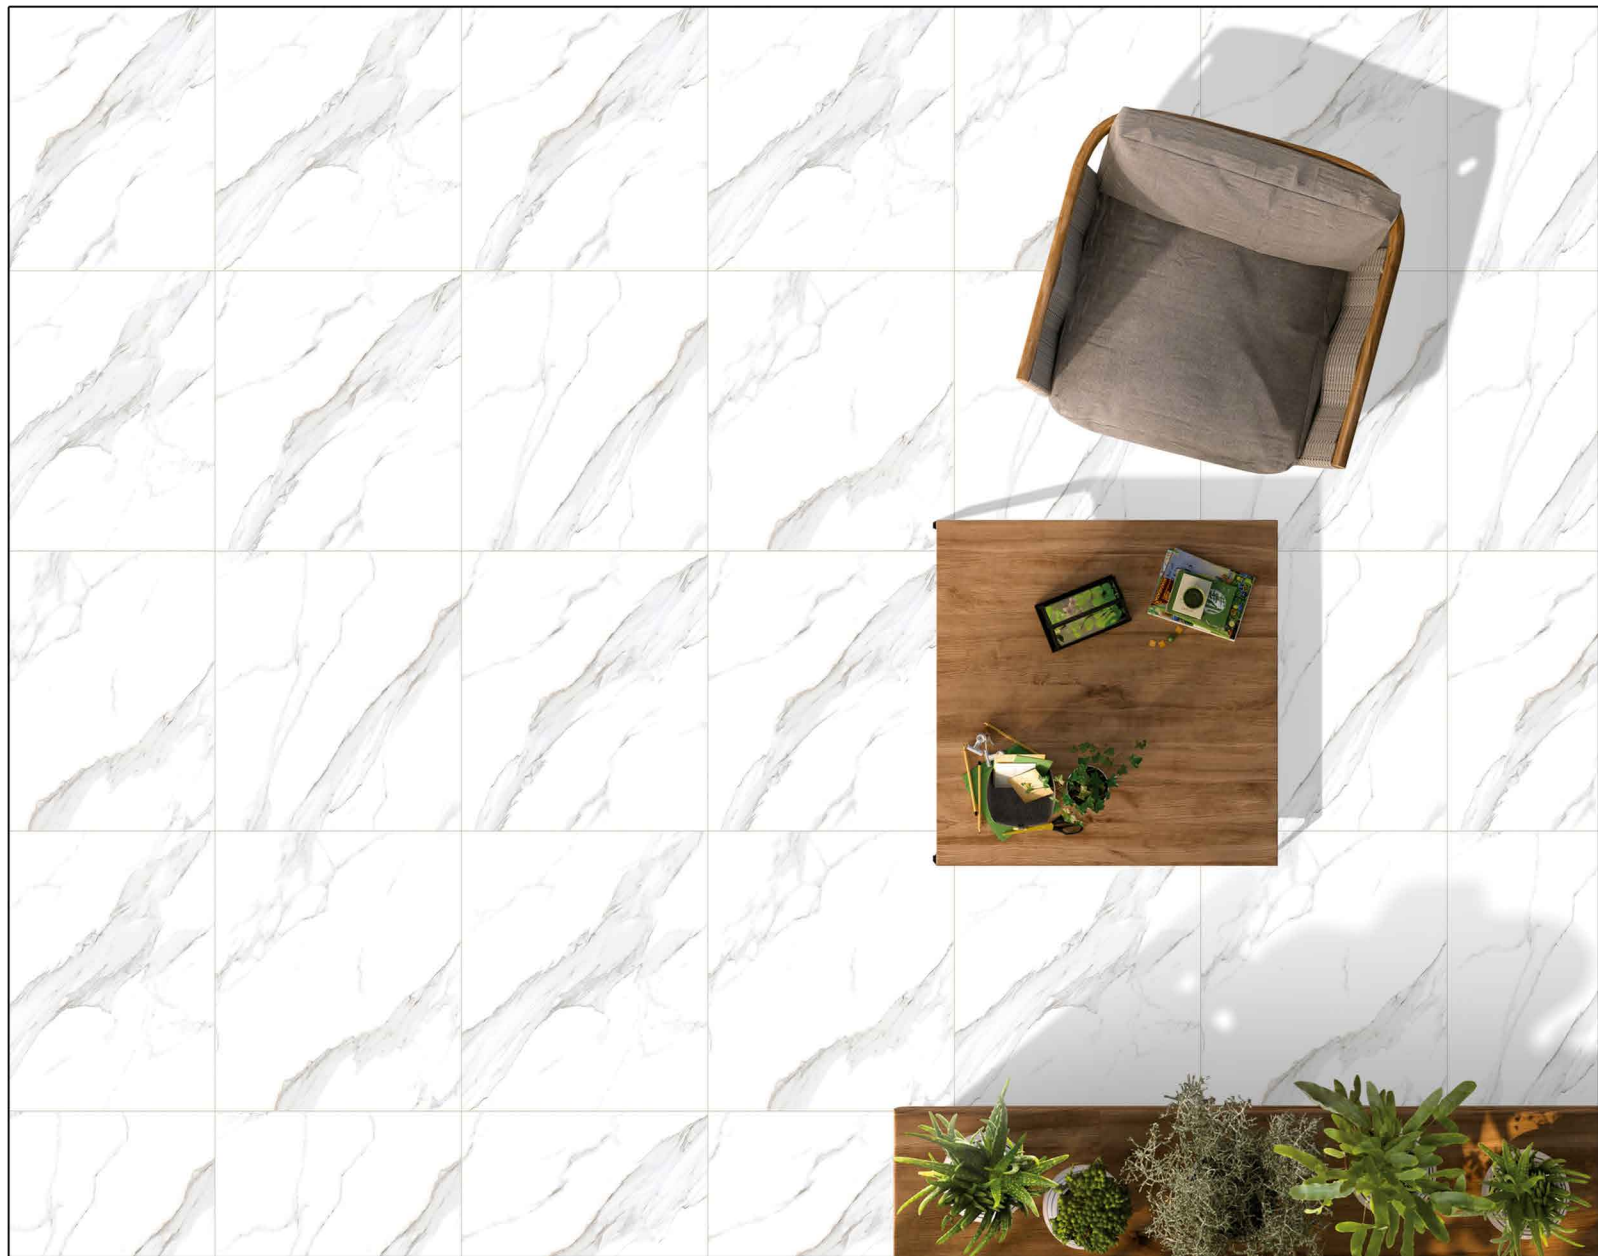

URBAN AREAS

500 X  
500MM

PLAIN  
SERIES

5091

**HEAVY DUTY**  
VITRIFIED PARKING TILES

**500 X  
500MM**

**PLAIN**  
SERIES .....

**11MM THICKNESS**