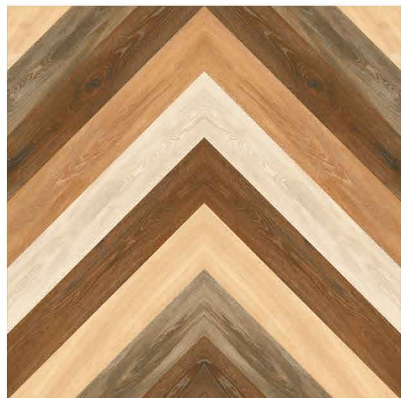

HEAVY DUTY
VITRIFIED PARKING TILES

**500 X
500MM**

PLAIN
SERIES .....

11MM THICKNESS

5156